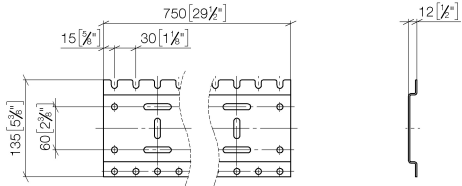

xGRID Installation track 750 mm -

12 315 970 90

- width 750mm
- height 135 mm
- depth 12 mm
- retaining screws and plugs

More information about the xGRID installation track can be found in the planning appendix to the SYMETRICS brochure.

xGRID Installation track 750 mm -

12 315 970 90

mm [inches]

xGRID Installation track 750 mm -

12 315 970 90

Spare parts list

No.	Item Number	Name	Quantity used	Delivery time
1	04 30 31 024 01 90	fixing set	1	2